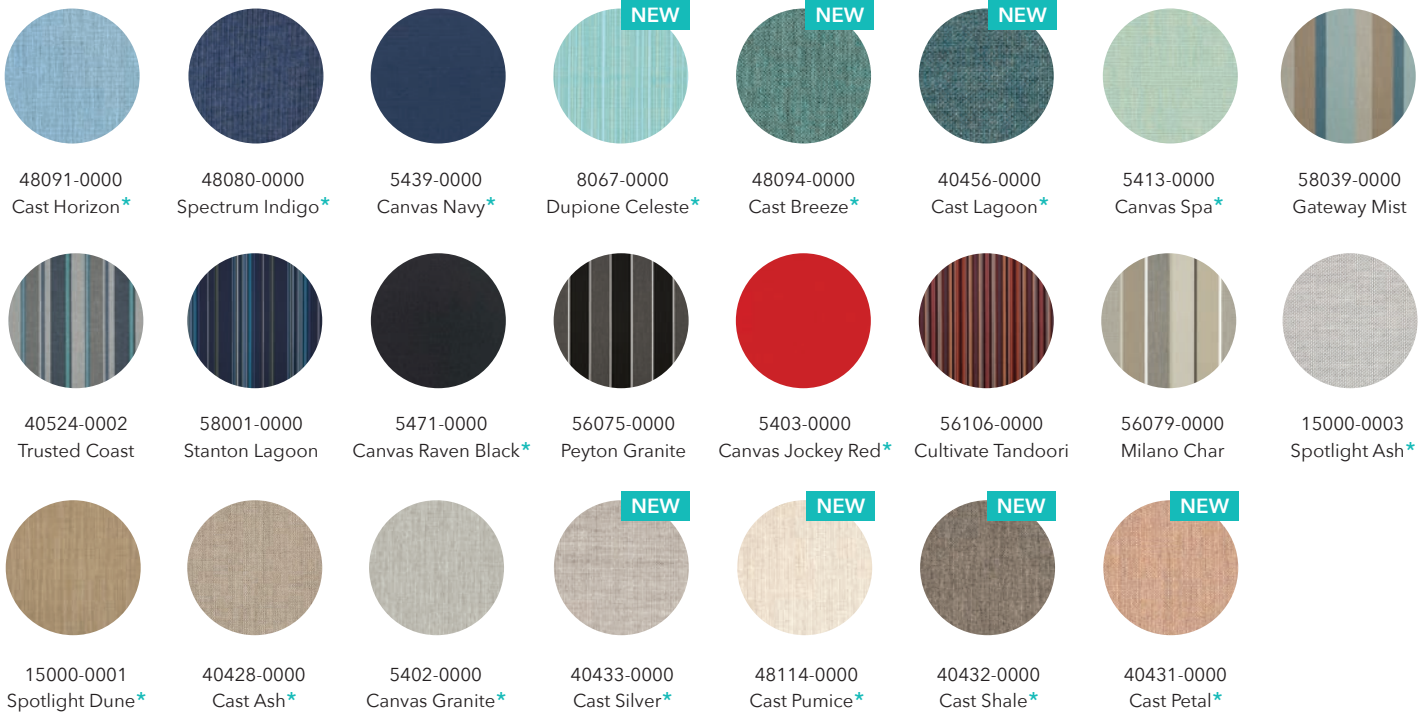

DEEP SEATING STANDARD STOCK FABRICS